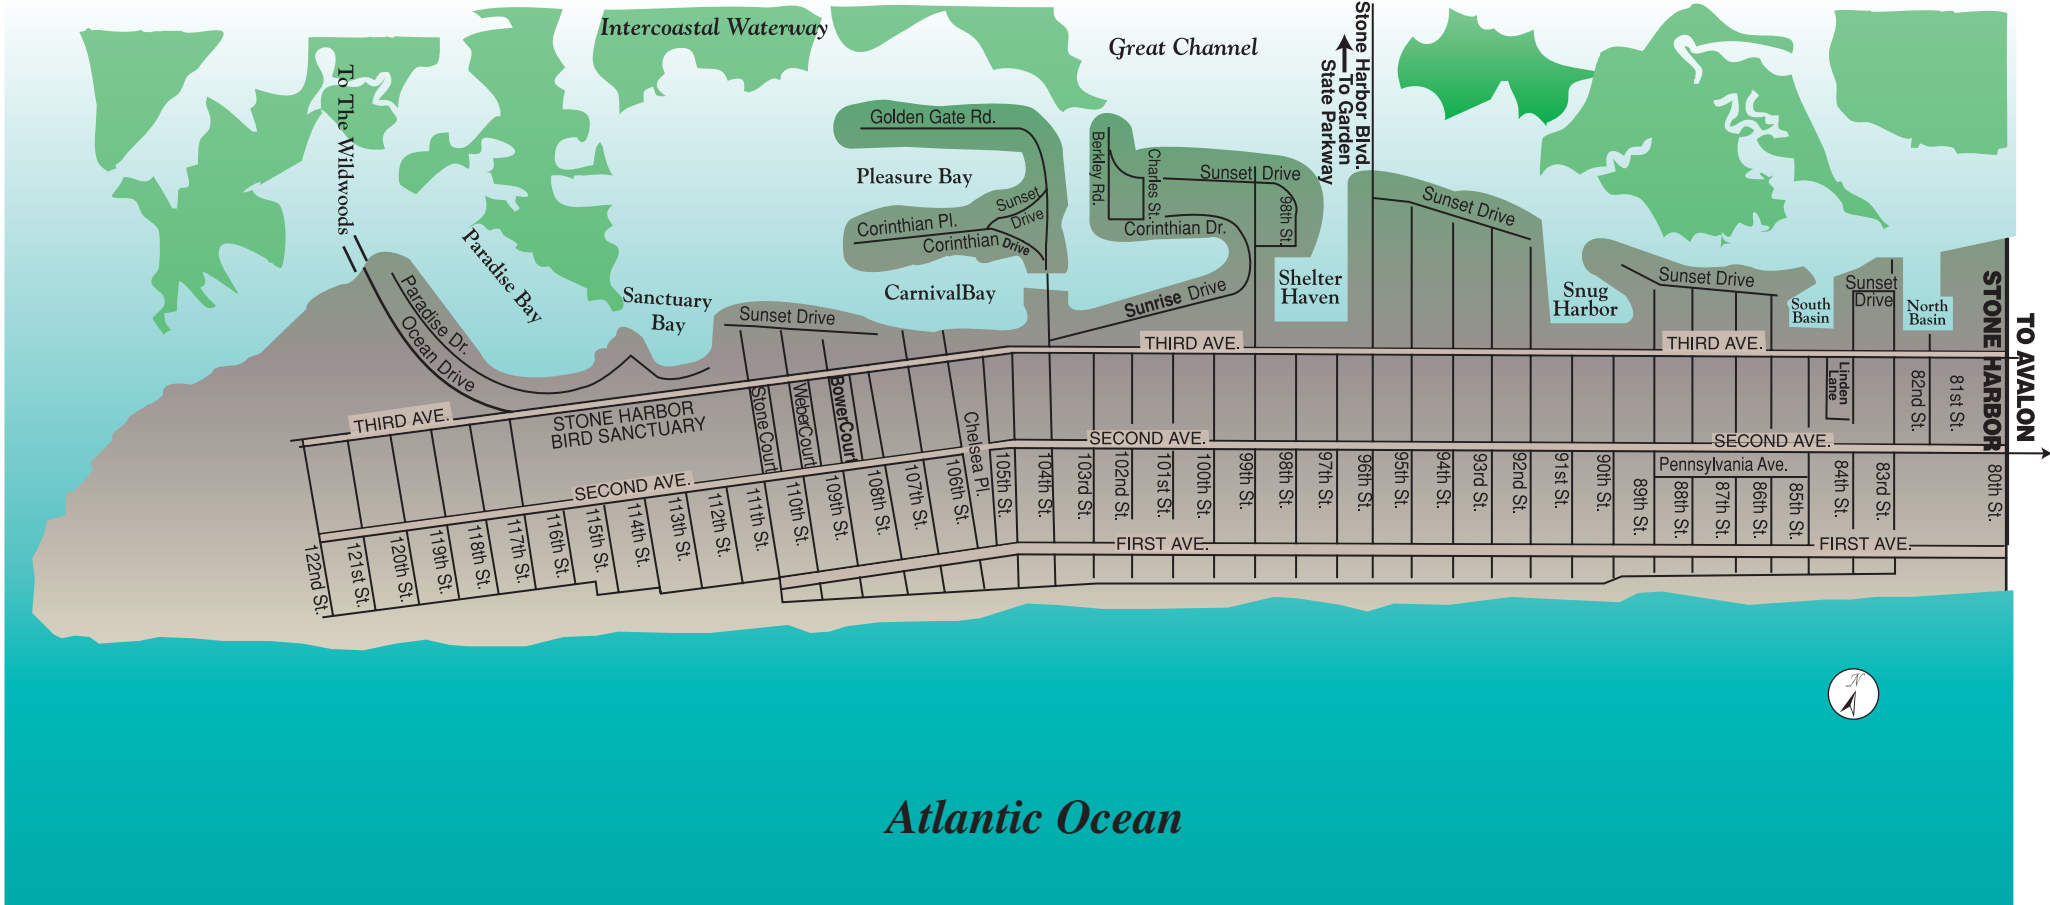

Stone Harbor Street Map

Atlantic Ocean

For all your “*Shore*” Real Estate needs!

Robert J. Scully, Jr., CRS
 Toll Free: 1-877-967-1000
 Local: 1-609-967-1000
 E-mail: Bob@AvalonSales.com

Property Address Locator

- Homes east of First Ave. have a house number less than 100, i.e. 4 88th Street.
- Homes between First Ave. and Second Ave. have house numbers between 100 and 199.
- Homes between Second Ave. and Third Ave. have house numbers between 200 and 299.
- Homes west of Third Ave. have house numbers of 300 or greater.
- Addresses on First Ave., Second Ave. or Third Ave. are south of the street the first two digits of the house number indicate, i.e. 8820 First Avenue is south of 88th Street. If the house number begins with a “1”, use the first three digits of the house number, i.e. 10119 Second Ave. is south of 101st Street.