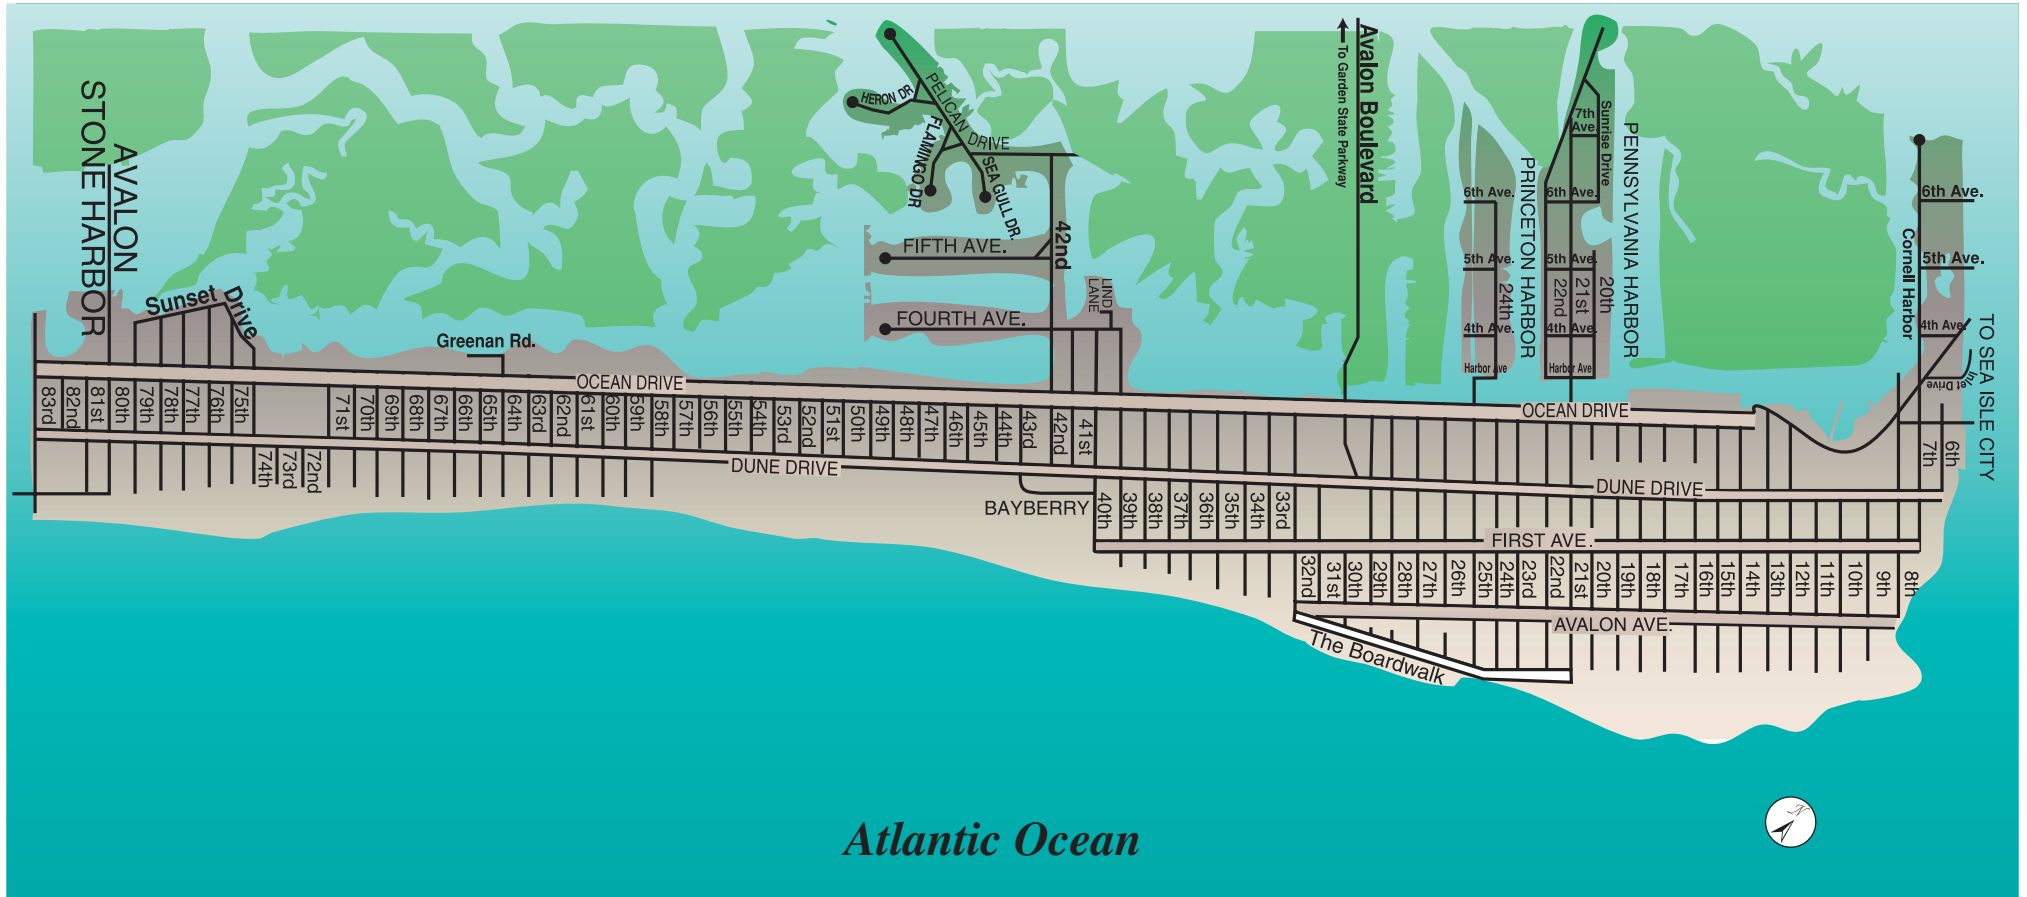

Avalon Street Map

For all your **“Shore”** Real Estate needs!

Robert J. Scully, Jr., CRS
 Toll Free: 1-877-967-1000
 Local: 1-609-967-1000
 E-mail: Bob@AvalonSales.com

Property Address Locator

- Homes east of Avalon Ave. have “East” in the address, i.e. 45 E. 17th Street.
- Homes east of First Ave. have “West” in the address, i.e. 45 W. 17th Street.
- Homes between First Ave. and Dune Dr. have house numbers between 100 and 199.
- Homes between Dune Dr. and Ocean Dr. have house numbers between 200 and 299.
- Homes west of Ocean Dr. have house numbers of 300 or greater.
- Addresses on Avalon Ave., First Ave., Dune Dr. or Ocean Dr. are south of the street the first two digits of the house number indicate, i.e. 4340 Dune Drive is south of 43rd Street.